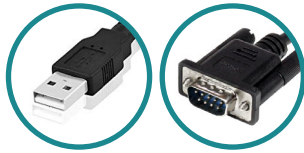

COMMUNICATION RADIO LINK

HL675 TO MODULO DISPLAY PANEL

USB RS232 cable
MALE

REF. HL675-RX

REF. HL675-TX

Female RS232 Cable **BANANA PLUG**
REF : HL675TX-F

USB RS232 cable
MALE

RS232 Cable
FEMALE/FEMALE

REF. HL675-TX

REF. HL675-RX

Male RS232 Cable **BANANA PLUG**
REF : HL675RX-M

USB RS232 cable
MALE

RS232 Cable
FEMALE/FEMALE

REF. HL675-TX

REF. HL675-TX

Male RS232 Cable **BANANA PLUG**
REF : HL675RX-M