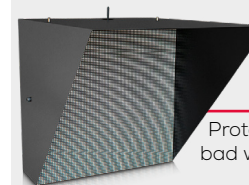

ITS FLASH REMOTE CONTROL

Control your lights remotely.
Two models available :

Control a single panel :

REF. ITSFRC

Control all panels :

REF. ITSFGRC